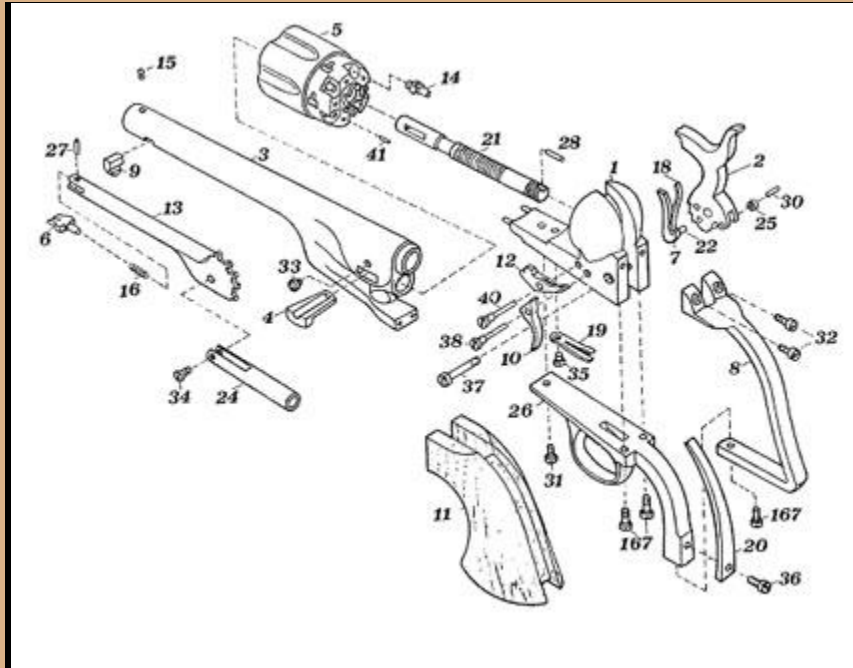

# 1862 Police Revolver

N.	Code No.	Q.ty	Description
1	0070001	1	Frame Assembly
2	0070002	1	Hammer Assembly
3	0070003	1	Barrel 6 1/2 (mod. 0070)
4	0070004	1	Wedge Assembly
5	0070005	1	Cylinder Assembly
6	0070006	1	Loading Lever Latch
7	0070007	1	Hand Assembly
8	0070008	1	Backstrap
9	0070009	1	Barrel Stud
10	0070010	1	Trigger
11	0070011G	1	Rough Grip
11	0070011	1	Polished Grip
12	0070012	1	Bolt
13	0070013	1	Loading Lever 6.1/2"
14	0000014	5	Nipple

15	0070015	1	Sight
16	0070016	1	Loading Lever Latch Spring
18	0000018	1	Hand Spring
19	0070019	1	Trigger Bolt Spring
20	0070020	1	Main Spring
21	0070021	1	Base Pin
22	0070022	1	Hand Pin
24	0070024	1	Plunger
25	0000025	1	Roller
26	0070026	1	Triggerguard
27	0070027	1	Loading Lever Latch Pin
28	0070028	1	Cylinder Lock Pin
30	0070030	1	Roller Pin
31	0070031	1	Front Triggerguard Screw
32	0070032	2	Backstrap Screw
33	0070033	1	Wedge Screw
34	0070034	1	Plunger Screw
35	0070035	1	Trigger Bolt Spring Screw
36	0000036	1	Main Spring Screw
37	0070037	1	Hammer Screw
38	0070038	1	Trigger Screw
40	0070040	1	Bolt Screw
41	0000041	5	Cylinder Pin
167	0000032	3	Triggerguard Screw